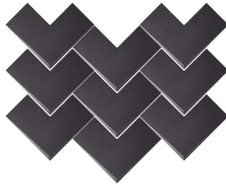

QUAIL + BLU
CURATED KITCHEN & HOME STUDIO

ELLE

ITEM	SIZE	PRICE	Finish Shown:
White Matte	8" x 8"	\$16.40 / Sqft.	 Mix
Black Matte	8" x 8"	\$16.40 / Sqft.	
Blue Raku	8" x 8"	\$20.50 / Sqft.	
Greige Stone	8" x 8"	\$17.40 / Sqft.	
Emerald	8" x 8"	\$16.40 / Sqft.	
Sapphire	8" x 8"	\$16.40 / Sqft.	
Steel	8" x 8"	\$20.50 / Sqft.	
Mix	8" x 8"	\$17.40 / Sqft.	

Elle Mix has 16 different color shades randomly mixed within the box

Other Finishes:

White Matte

Black Matte

Blue Raku

Greige Stone

Emerald

Sapphire